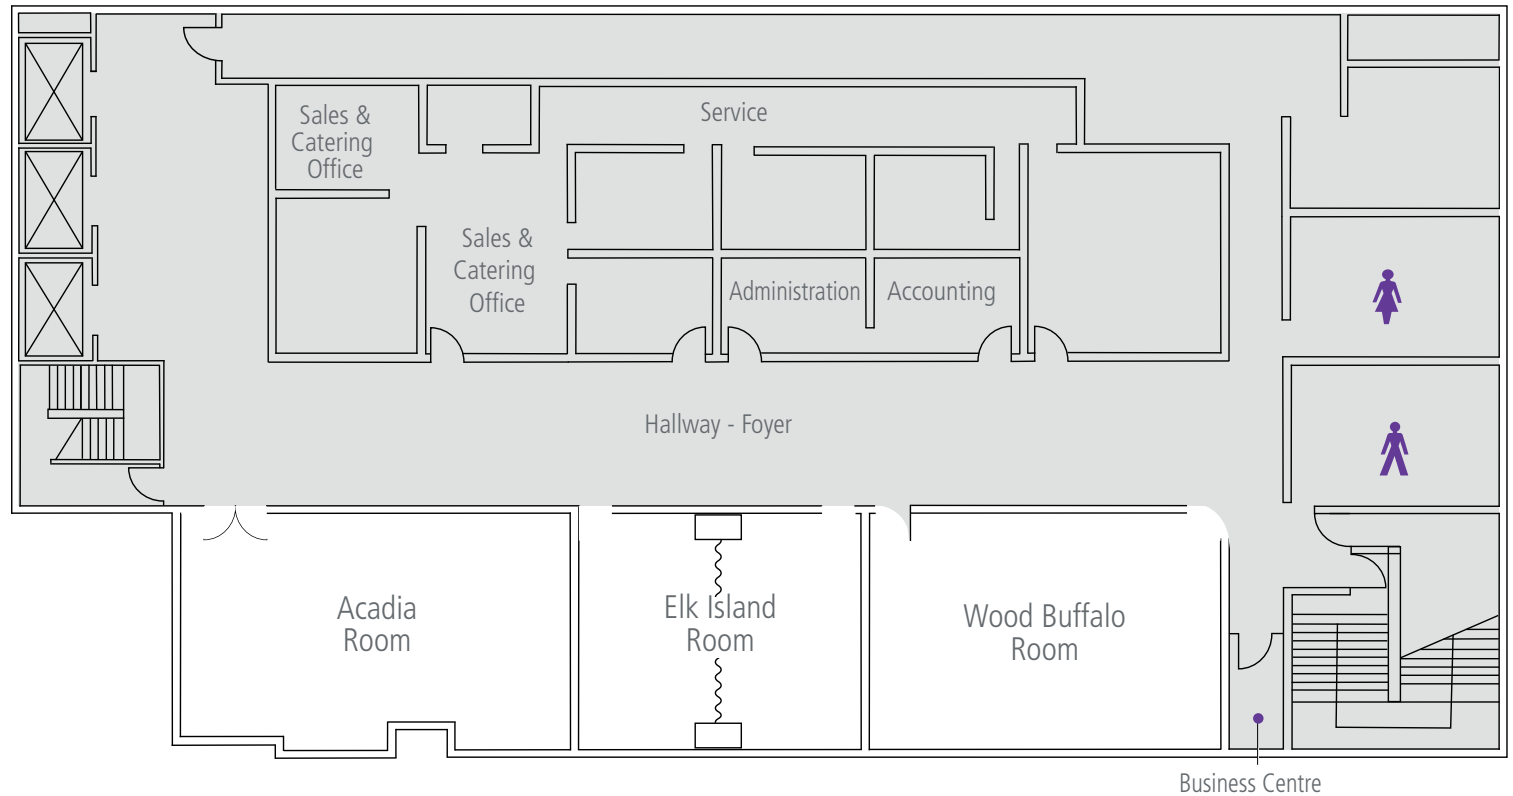

**COAST**

edmonton  
plaza hotel™

*refreshingly local™*

### Room Specifications

Meeting Rooms	Theatre	Classroom	Boardroom	Dinner	Dinner/Dance	Reception	U-Shape	Hollow Sq.	Sq.Ft.	Dimensions	Door	Ceiling	Location
ACADIA ROOM	70	40	40	50	30	75	30	35	756	36'x21'	6'x7'	9'	Lower floor
ELK ISLAND ROOM	46	30	24	40	30	40	26	30	546	26'x21'	3'x7'	9'	Lower floor
WOOD BUFFALO ROOM	50	40	30	50	30	65	30	35	672	32'x21'	3'x7'	9'	Lower floor