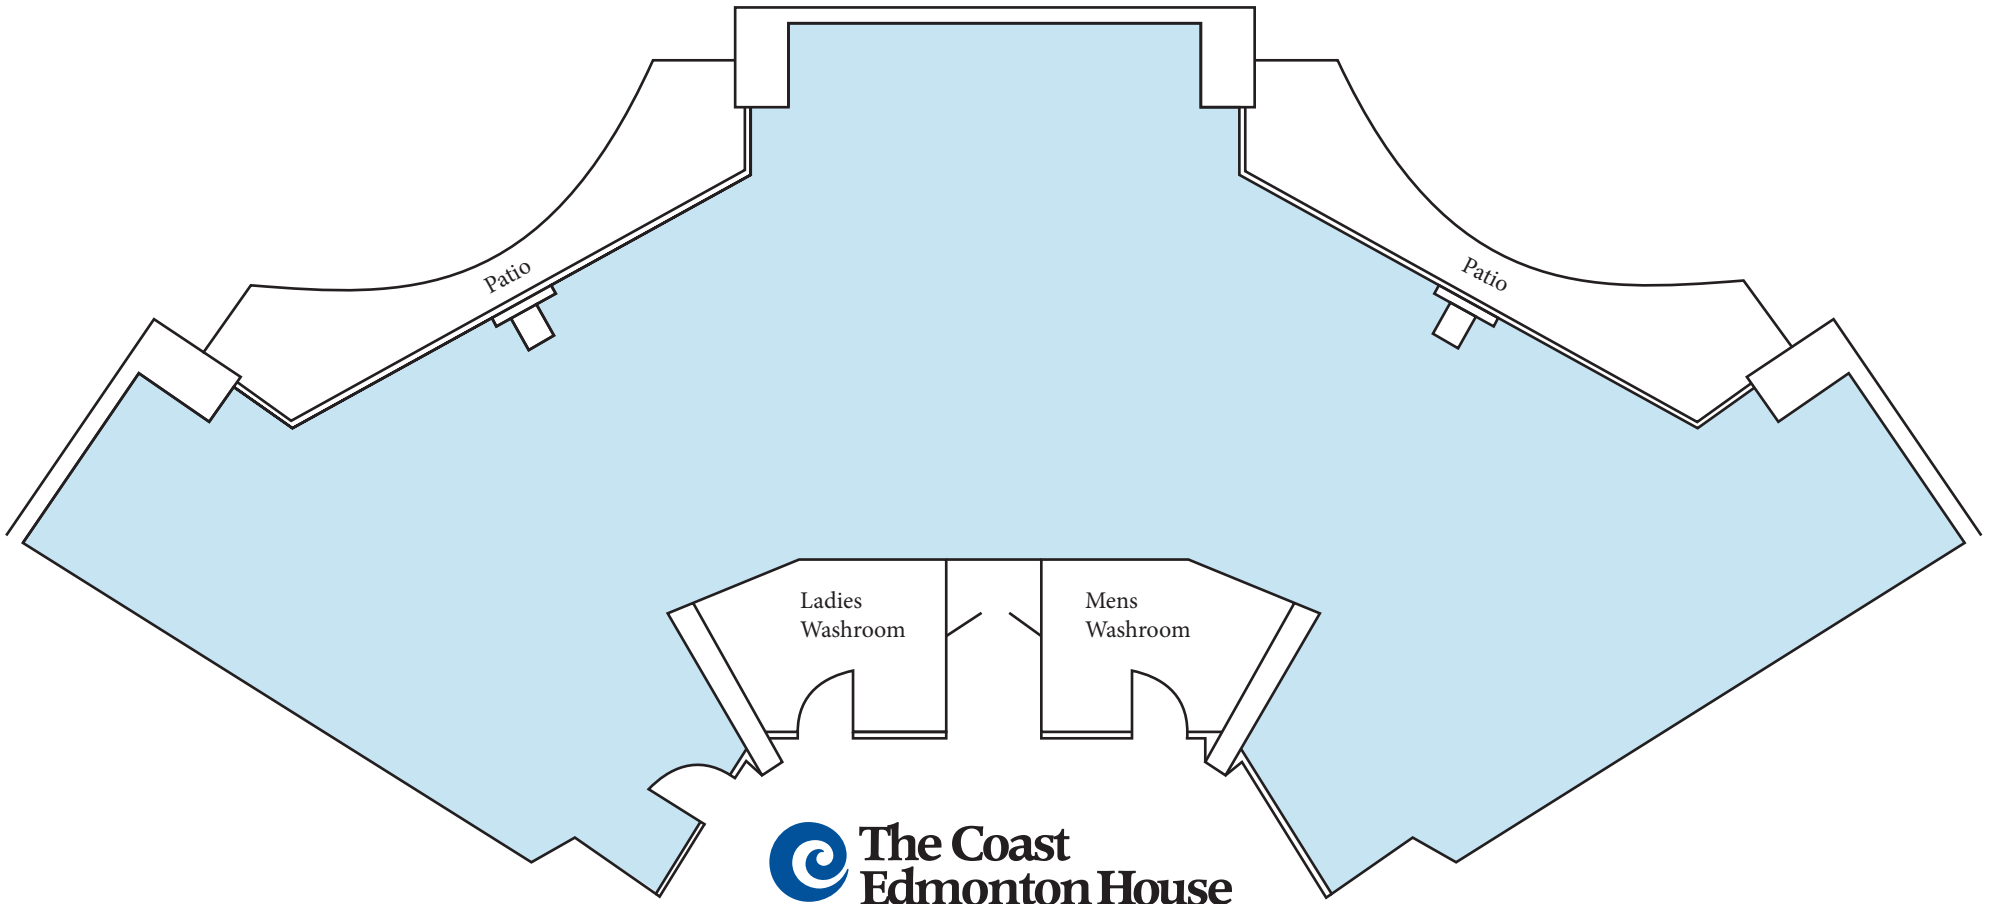

# Maddison Room

Meeting Rooms	Theatre	Classroom	Boardroom	Dinner	Dinner/ Dance	Reception	U-Shape	Hollow Sq.	Sq. Ft.	Dimensions	Door	Ceiling	Location
MADDISON ROOM	100	80	28	78	60	100	28	36	2000	160'x20'	30"	8'	Mezzanine Level