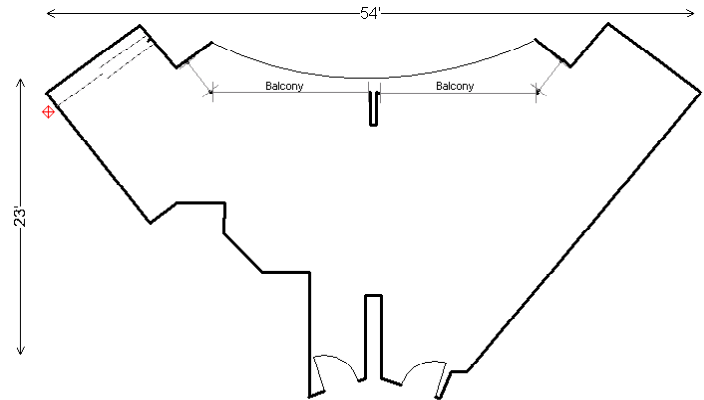

SCAN FOR MORE DETAILS

Banquet Rooms Floor Plans & Occupancies

	Square Feet	Theatre	Classroom	U-shape	Hollow Square	Boardroom	Rounds	Half Rounds	Dinner / Dance	Reception (Empty)
Maddison Room Mezzanine	1,650	80	60	28	36	30	80	50	64	100
Rossdale/Franklin Rooms 3 rd Floor	900	50	24	22	26	24	40	25	-	40
David Thompson Room Mezzanine	550	40	18	15	20	18	32	20	-	25

David Thompson Room
540 Square Feet

Franklin or Rossdale Room Floor plan
900 Square Feet

Maddison Room Floor plan
1650 Square Feet