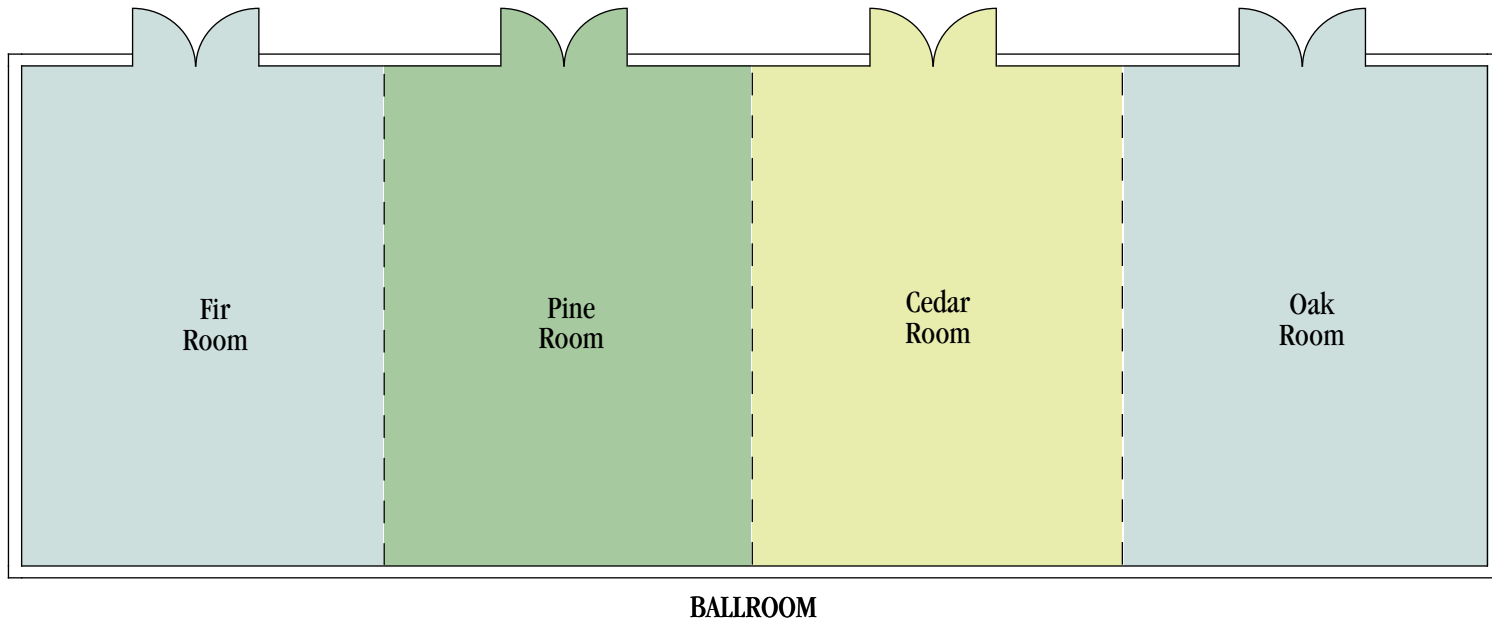

Meeting Rooms	Theatre	Classroom	Boardroom	Dinner	Reception	Rounds	U-Shape	Hollow Sq.	Sq.Ft.	Dimensions	Door	Ceiling	Location
ALDER ROOM	50	25	N/A	-	-	32	17	25	625	25'x25'	-	8'6"	-
MAPLE ROOM	50	25	N/A	-	-	32	17	25	625	25'x25'	-	8'6"	-
EXECUTIVE CONFERENCE	20	9	N/A	-	-	16	N/A	N/A	325	13'x25'	-	8'6"	-
TAMARACK ROOM	50	25	N/A	-	-	24	17	25	625	25'x25'	-	8'	-
WILLOW ROOM	20	9	N/A	-	-	16	N/A	N/A	325	13'x25'	-	8'6"	-
HEMLOCK ROOM	50	25	N/A	-	-	24	17	25	625	25'x25'	-	8'6"	-

Meeting Rooms	Theatre	Classroom	Boardroom	Dinner	Reception	Rounds	U-Shape	Hollow Sq.	Sq.Ft.	Dimensions	Door	Ceiling	Location
BALLROOM	320	25	N/A	-	-	225	N/A	N/A	3276	91'x36'	-	9'8"	-
3/4 BALLROOM	225	25	N/A	-	-	120	52	N/A	2448	69'x36'	-	9'8"	-
1/2 BALLROOM	150	9	N/A	-	-	80	40	N/A	1620	46'x36'	-	9'8"	-
1/4 BALLROOM	75	25	N/A	-	-	40	25	35	826	23'x36'	-	9'8"	-